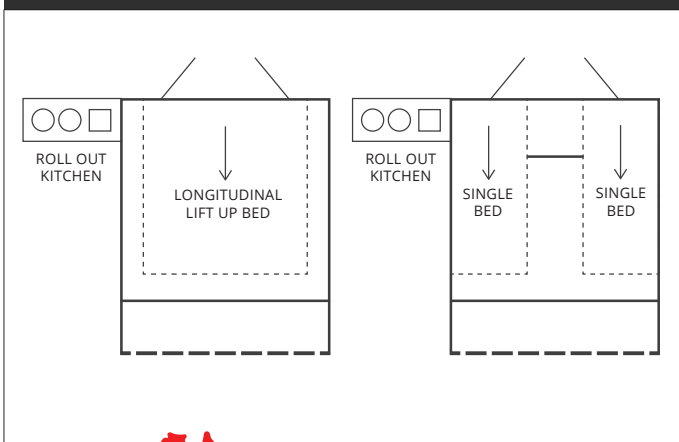

| TRAVELLER SPECS |

BODY SPECS

Body Length	2.50M
Open Length	5.00M
Towing Height	1.48M
Width	2.02M
Towing Length	4.1 M
Towing Length (transcontinental pack)	4.47M
Tare	605Kg
Ball Weight	50Kg
ATM	1,000Kg
Colour	White

BRAKES & WHEELS

13" Tyres on White Wheels	Standard
AL-KO 45mm Square Axle with Electric Brakes	Standard
Rear Wind Up Spare Wheel	Standard

CANVAS

100% Australian Made Tent using Wax Converters Dynaproof Canvas	Standard
Aluminium Powder Coated Awning Poles	Standard
Cub Blue Tent with Black Trim	Standard
Extended Deluxe Awning	Standard
Midge Proof Screen & Plastic Window with Curtains	Standard

DRAW BAR

4Kg Gas Bottle & Holder	x1
AL-KO Hitch	Standard

INSIDE FITTINGS

Aluminium Composite Panel Fit Out	Standard
Bed - 1950 x 1500 Medium Density Foam Mattress	Standard
Bed Storage Divider	Standard
Small Locker Box with Cushion	Standard

FLOOR PLAN