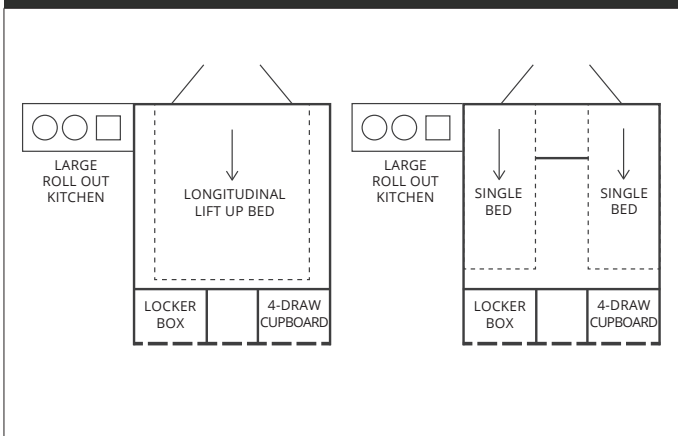

cubcampers.com.au
1300 CAMPING
(1300 226 746)

** conditions apply*

V.201701NP

| SWAGMAN SPECS |

BODY SPECS

Body Length	2.50M
Open Length	5.00M
Towing Height	1.76M
Width	2.05M
Towing Length	5.40M
Tare	1230Kg
Ball Weight	180Kg
ATM	1600Kg
Colour	Steel Pearl Powder Coating

DRAW BAR

20L Jerry Can Holder	x3
9Kg Gas Bottle & Holder	x2
Drawbar 150 x 50 x 3mm (6")	Standard
Fridge Box & Slide with Twin Drawers	Standard
Galvanised Steel Stone Guard	Standard
Handpump on Drawbar	Standard
Silent Winch	Standard
Stone Stopper Mud Flaps	Standard
Trigg Off-Road Hitch	Standard

INSIDE FITTINGS

Aluminium Composite Panel Fit Out	Standard
Bed - 1950 x 1500 Pocket Spring Mattress	Standard
Bed Storage Divider	Standard
Carpet	Standard
Cupboard 4 Drawer	Standard
Locker Box Small with Cushion	Standard

FLOOR PLAN

KITCHEN

75L Evakool Dual Zone in Fridge Box	Standard
SMEV 3 Burner Stainless Steel Stove & Sink	Standard
Stainless Steel Side Shelf	Standard

OUTSIDE FITTINGS

Alloy Driver's Side Locker Door	Standard
Alloy Passenger Side Locker Door	Standard
Alloy Roof Rack with Built In Luggage Holder	Standard
Pole Carrier	Standard
Roof Rack Stabiliser Legs with 250mm Adjustment	Standard
Utility Rack includes Spare Wheel Bracket	Standard