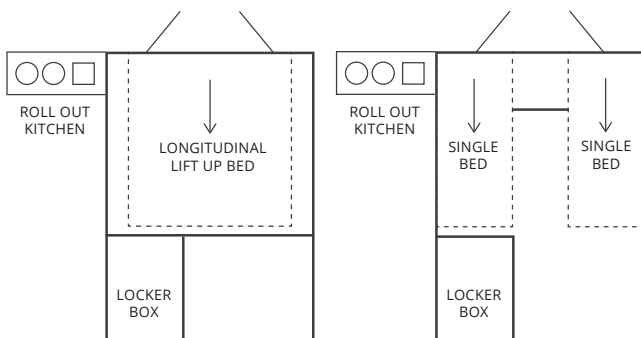

DRAW BAR

4Kg Gas Bottle & Holder	x2
20L Jerry Can Holder	x2
Drawbar 100 x 50 x 2.5mm (4")	Standard
Fridge Box & Slide	Standard
Galvanised Steel Stone Guard	Standard
Trigg Off-Road Hitch	Standard

INSIDE FITTINGS

Aluminium Composite Panel Fit Out	Standard
Bed - 2100 x 1500 Medium Density Foam Mattress	Standard
Bed Storage Divider	Standard
Locker Box Medium with Cushion	Standard

FLOOR PLAN

KITCHEN

SMEV 2 Burner Stainless Steel Stove	Standard
Stainless Steel Pantry	Standard
Stainless Steel Sink	Standard