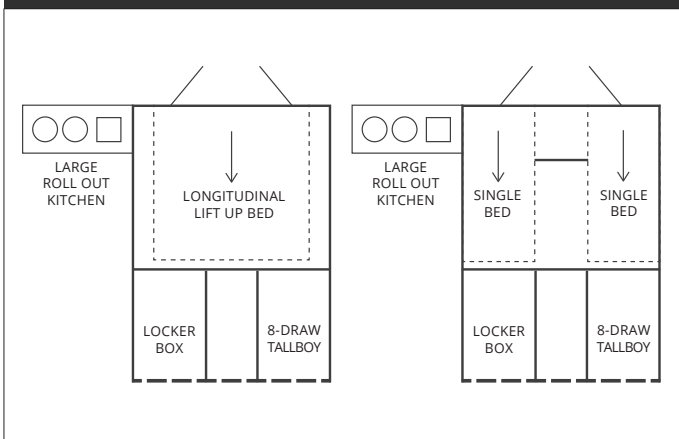

FLOOR PLAN

KITCHEN

| | |
|--|----------|
| 75L Dual Zone Evakool in Fridge Box | Standard |
| SMEV 3 Burner Stainless Steel Kitchen & Sink | Standard |
| Stainless Steel Side Shelf | Standard |

OUTSIDE FITTINGS