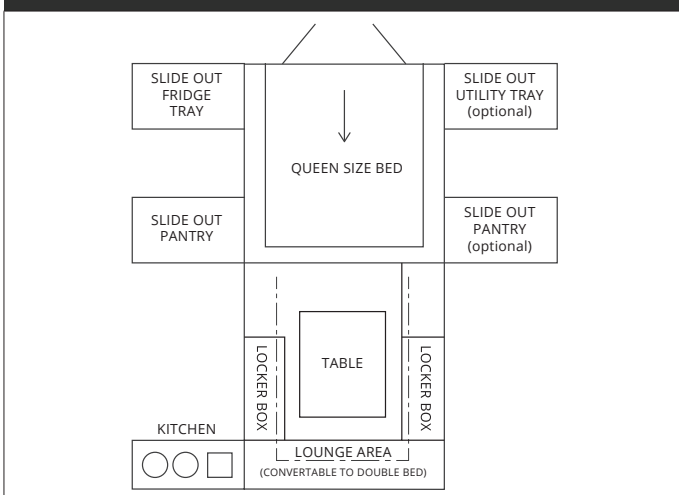

## DRAW BAR

20 Litre Jerry Can Holder	x2
Ark XO Quick Hitch Offroad Coupling	Standard
Draw Bar 100 x 50 x 3mm	Standard
Fridge Box & Slide	Standard
Galvanised Steel Stone Guard	Standard
Silent Winch	Standard
Stone Stopper Mud Flaps	Standard

## INSIDE FITTINGS

Bed 1960 x 1500mm Pocket Spring Mattress	Standard
Aluminium Composite Panel Fit Out	Silver
Dinette Table-Converts into Double Bed	Standard
Swivel Mounted Table	Standard
Under Bed Storage	Standard
Under Seat Storage	Standard
Vinyl floor	Standard

## FLOOR PLAN