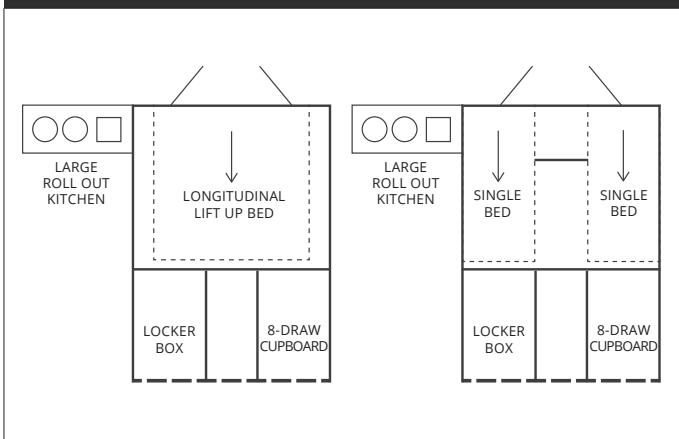

DRAW BAR

9Kg Gas Bottle & Holder	x2
20L Jerry Can Holder	x3
Drawbar 150 x 50 x 3mm (6")	Standard
Fridge Box & Slide with Twin Drawers	Standard
Galvanised Steel Stone Guard	Standard
Silent Winch	Standard
Stone Stopper Mud Flaps	Standard
Trigg Off-Road Hitch	Standard

INSIDE FITTINGS

3 Drawer Cupboard with Cushion	Standard
Aluminium Composite Panel Fit Out	Standard
Bed - 2100 x 1500 Medium Density Foam Mattress	Standard
Bed Storage Divider	Standard
Carpet	Standard
Locker Box Medium with Cushion	Standard

FLOOR PLAN

KITCHEN

75L Evakool Dual Zone in Fridge Box	Standard
SMEV 3 Burner Stainless Steel Stove & Sink	Standard
Stainless Steel Side Shelf	Standard

OUTSIDE FITTINGS

Alloy Driver's Side Locker Door	Standard
Alloy Passenger Side Locker Door	Standard
Alloy Roof Rack with Built In Luggage Holder	Standard
Pole Carrier	Standard
Roof Rack Stabiliser Legs with 250mm Adjustment	Standard
Utility Rack includes Spare Wheel Bracket	Standard