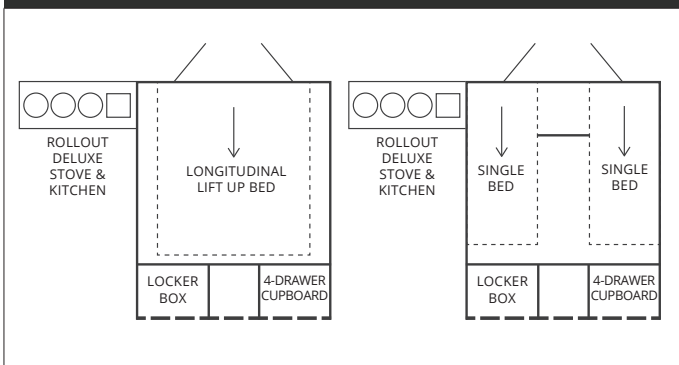

| SWAGMAN SPECS |

BODY SPECS

Body Length	2.55M
Body Width	1.95M
Towing Height	1.65M
Towing Length	5.40M
Open Length (including drawbar)	7.50M
Tare	1230Kg ‡
Ball Weight	180Kg ‡
ATM	1800Kg
Colour	Steel Pearl Powder Coating

BRAKES & WHEELS

16" Goodyear Wrangler Tyres A/T on Black Steel Wheels	Standard
AL-KO 50mm Axle with 12" Electric Brakes	Standard
Hand Brake Protector	Standard

CANVAS

100% Australian Made Tent using Wax Converters Dynaproof Canvas	Standard
Aluminium Powder Coated Awning Poles	Standard
Dark Navy Blue Tent with Red Trim	Standard
Extended Deluxe Awning & Front Wall with Window	Standard
Midge Proof Screen & Plastic Window with Curtains	Standard

DRAWBAR

9Kg Gas Bottle & Holder	x2
20L Jerry Can Holder	x3
Drawbar 150 x 50 x 3mm (6")	Standard
Fridge Box & Slide with Twin Drawers	Standard
Galvanised Steel Stone Guard	Standard
Silent Winch	Standard
Stone Stopper Mud Flaps	Standard
Trigg Off-Road Hitch	Standard

INSIDE FITTINGS

Aluminium Composite Panel Fit Out	Standard
Bed - 1950 x 1500 Pocket Spring Mattress	Standard
Bed Storage Divider	Standard
Carpet	Standard
Cupboard 4 Drawer	Standard
Locker Box Small with Cushion	Standard

FLOOR PLAN