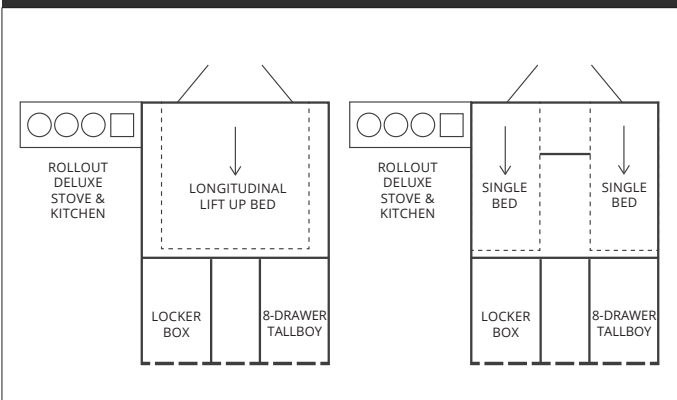

| KAKADU SPECS |

BODY SPECS

Body Length	3.20M
Body Width	1.95M
Towing Height	2.05M
Towing Length	5.95M
Open Length (including drawbar)	8.50M
Tare	1390Kg ‡
Ball Weight	180Kg ‡
ATM	1900Kg
Colour	Charcoal

BRAKES & WHEELS

16" Goodyear Wrangler Tyres AVT on Black Steel Wheels	Standard
Hand Brake Protector	Standard
AL-KO 50mm Axle with 12" Electric Brakes	Standard

CANVAS

100% Australian Made Tent using Wax Converters Dynaproof Canvas	Standard
Aluminium Powder Coated Awning Poles	Standard
Dark Navy Blue Tent with Red Trim	Standard
Extended Deluxe Awning & Front Wall with Window	Standard
Midge Proof Screen & Plastic Window with Curtains	Standard

DRAWBAR

9KG Gas Bottle & Holder	x2
20L Jerry Can Holder	x3
Drawbar 150 x 50 x 3mm (6")	Standard
Fridge Box with Twin Drawers	Standard
Galvanised Steel Stone Guard	Standard
Silent Winch	Standard
Stone Stopper Mud Flaps	Standard
Trigg Off-Road Hitch	Standard

INSIDE FITTINGS

Aluminium Composite Panel Fit Out	Standard
Bed - 2100 x 1500 Pocket Spring Mattress	Standard
Bed Storage Divider	Standard
Carpet	Standard
Cupboard 8 Drawer Tallboy	Standard
Locker Box Large with Cushion	Standard

FLOOR PLAN