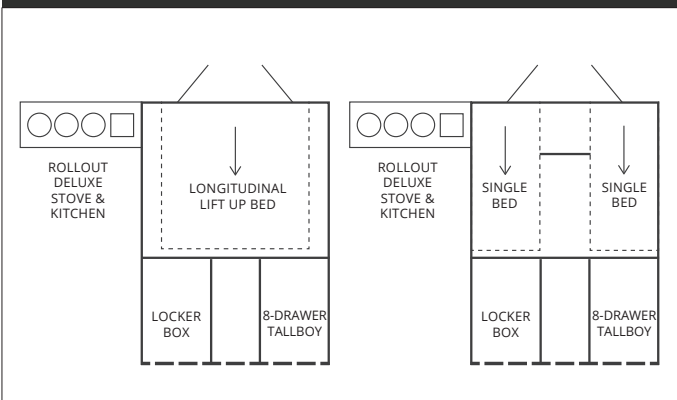

| KAKADU SPECS |

BODY SPECS

Body Length	3.20M
Body Width	1.95M
Towing Height	2.05M
Towing Length	5.95M
Open Length (including drawbar)	8.50M
Tare	1390Kg ‡
Ball Weight	180Kg ‡
ATM	1900Kg
Colour	Charcoal

BRAKES & WHEELS

16" Goodyear Wrangler Tyres AVT on Black Steel Wheels	Standard
Hand Brake Protector	Standard
AL-KO 50mm Axle with 12" Electric Brakes	Standard

CANVAS

100% Australian Made Tent using Wax Converters Dynaproof Canvas	Standard
Aluminium Powder Coated Awning Poles	Standard
Dark Navy Blue Tent with Red Trim	Standard
Extended Deluxe Awning & Front Wall with Window	Standard
Midge Proof Screen & Plastic Window with Curtains	Standard

DRAWBAR

20L Jerry Can Holder	x3
Drawbar 150 x 50 x 3mm (6")	Standard
Fridge Box with Twin Drawers	Standard
Fridge Box Doors Powder Coated Antique Black	Standard
Galvanised Steel Stone Guard	Standard
Silent Winch	Standard
Stone Stopper Mud Flaps	Standard
Trigg Off-Road Hitch	Standard

INSIDE FITTINGS

Aluminium Composite Panel Fit Out	Standard
Bed - 2100 x 1500 Pocket Spring Mattress	Standard
Bed Storage Divider	Standard
Carpet	Standard
Cupboard 8 Drawer Tallboy	Standard
Locker Box Large with Cushion	Standard

FLOOR PLAN