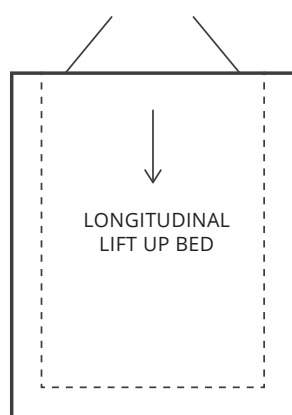

(1300 226 746)

| GETAWAY SPECS |

BODY SPECS

Body Length	2.20M
Body Width	1.70M
Towing Height	1.20M
Towing Length	3.30M
Open Length (including drawbar)	5.50M
Tare	416Kg ‡
Ball Weight	30Kg ‡
ATM	600Kg
Colour	White

BRAKES & WHEELS

13" Tyres on White Wheels	Standard
Alko 40mm Square Axle	Standard
Rear Wind Up Spare Wheel	Standard

CANVAS

100% Australian Made Tent using Wax Converters Dynaproof Canvas	Standard
Cub Blue Tent with Black Trim	Standard
Sewn in Canvas Window Flaps & Midge Proof Fly Screen	Standard

DRAWBAR

AL-KO 50mm Ball Hitch	Standard
-----------------------	----------

INSIDE FITTINGS

Aluminium Composite Panel Fit Out	Standard
Bed - 2100 x 1350 Medium Density Foam Mattress	Standard

FLOOR PLAN

OUTSIDE FITTINGS