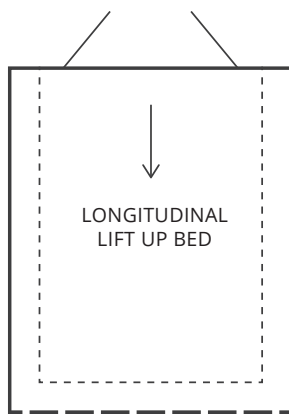

1300 CAMPING

(1300 226 746)

| GETAWAY SPECS |

BODY SPECS

Body Length	2.20M
Body Width	1.70M
Towing Height	1.20M
Towing Length	3.30M
Open Length (including drawbar)	5.50M
Tare	416Kg ‡
Ball Weight	30Kg ‡
ATM	600Kg
Colour	White

BRAKES & WHEELS

13" Tyres on White Wheels	Standard
Alko 40mm Square Axle	Standard
Rear Wind Up Spare Wheel	Standard

CANVAS

100% Australian Made Tent using Wax Converters Dynaproof Canvas	Standard
Cub Blue Tent with Black Trim	Standard
Sewn in Canvas Window Flaps & Midge Proof Fly Screen	Standard

DRAWBAR

AL-KO 50mm Ball Hitch	Standard
-----------------------	----------

INSIDE FITTINGS

Aluminium Composite Panel Fit Out	Standard
Bed - 2100 x 1350 Medium Density Foam Mattress	Standard

FLOOR PLAN

OUTSIDE FITTINGS