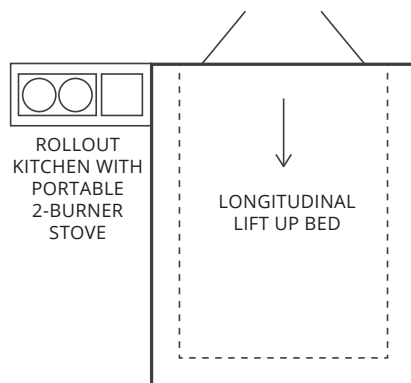

| EXPLORER SPECS |

BODY SPECS

Body Length	2.20M
Body Width	1.70M
Towing Height	1.50M
Towing Length	4.40M
Open Length (Including Drawbar)	6.50M
Tare	770Kg ‡
Ball Weight	90Kg ‡
ATM	1200Kg
Colour	Midnight Blue

BRAKES & WHEELS

15" Goodyear Wrangler Tyres on Black Wheels	Standard
AL-KO 45mm Axle with 10" Electric Brakes	Standard
Hand Brake Protector	Standard
Rear Wind Up Spare Wheel	Standard

CANVAS

100% Australian Made Tent using Wax Converters Dynaproof Canvas	Standard
Aluminium Powder Coated Awning Poles	Standard
Dark Navy Blue Tent with Red Trim	Standard
Extended Deluxe Awning	Standard
Sewn in Canvas Window Flaps & Midge Proof Fly Screen	Standard

DRAWBAR

4Kg Gas Bottle & Holder	x1 Standard
20L Jerry Can Holder	x1
Alloy Mini Fridge Box - Suits 47L Evakool	Standard
Alloy Standard Tool Box	Standard
Alloy Wood Box with Tie Down Points	Standard
Drawbar - 100 x 50 x 2.5mm (4")	Standard
Galvanised Steel Stone Guard	Standard
Trigg Off-Road Hitch	Standard

INSIDE FITTINGS

Aluminium Composite Panel Fit Out	Standard
Bed - 2100 x 1350 Medium Density Foam Mattress	Standard

FLOOR PLAN