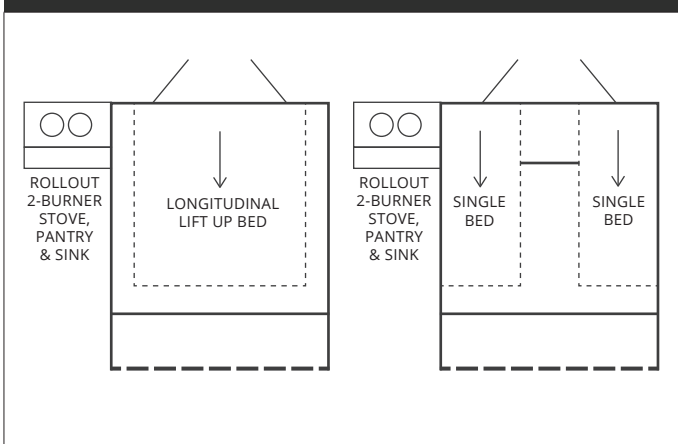

Aluminium Composite Panel Fit Out	Standard
Bed - 1950 x 1500 Medium Density Foam Mattress	Standard
Bed Storage Divider	Standard
Small Locker Box with Cushion	Standard

FLOOR PLAN

KITCHEN

SMEV 2 Burner Stainless Steel Stove	Standard
Stainless Steel Pantry	Standard
Stainless Steel Sink	Standard