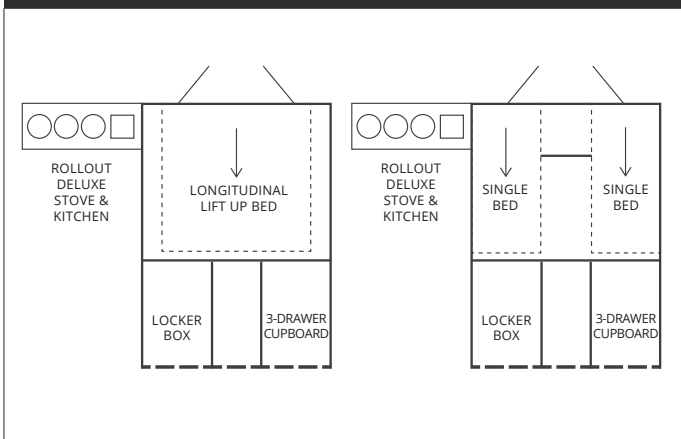

FLOOR PLAN

KITCHEN

SMEV 3 Burner Stainless Steel Stove & Sink	Standard
75L Evakool Dual Zone in Fridge Box	Standard
Stainless Steel Side Shelf	Standard

OUTSIDE FITTINGS

Alloy Driver's Side Locker Door	Standard
Alloy Passenger Side Locker Door	Standard
Alloy Roof Rack with Built In Luggage Holder	Standard
Pole Carrier	Standard
Roof Rack Stabiliser Legs with 180mm Adjustment	Standard
Utility Rack includes Spare Wheel Bracket	Standard