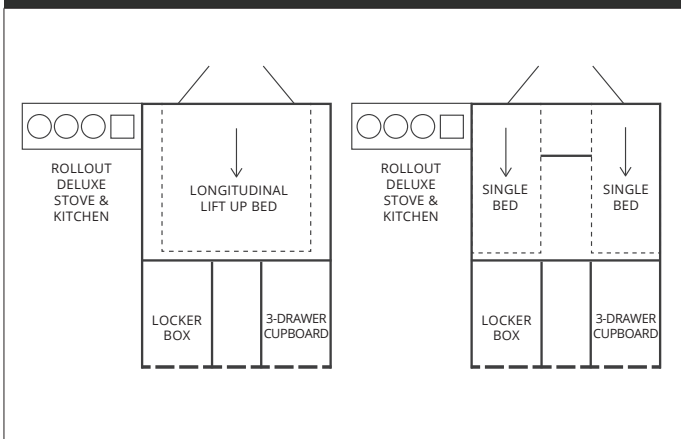

FLOOR PLAN

KITCHEN

SMEV 3 Burner Stainless Steel Stove & Sink	Standard
75L Evakool Dual Zone in Fridge Box	Standard
Stainless Steel Side Shelf	Standard

OUTSIDE FITTINGS

Alloy Driver's Side Locker Door	Standard
Alloy Passenger Side Locker Door	Standard
Alloy Roof Rack with Built In Luggage Holder	Standard
Pole Carrier	Standard
Roof Rack Stabiliser Legs with 250mm Adjustment	Standard
Utility Rack includes Spare Wheel Bracket	Standard