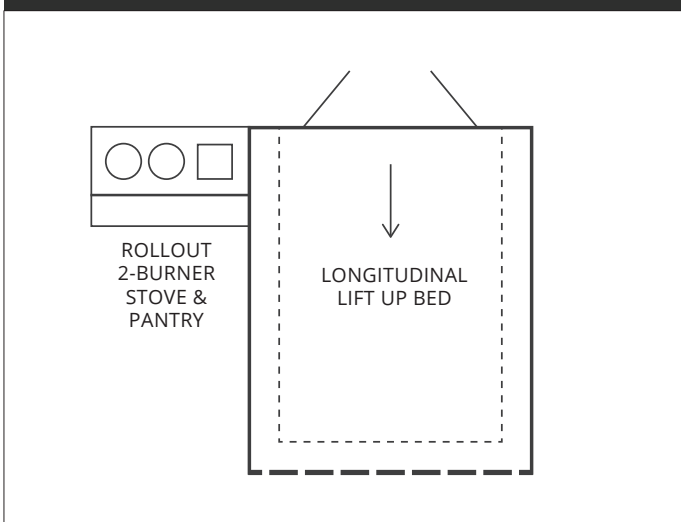

* conditions apply

V.201709

| Daintree Platinum Specs |

BODY SPECS

Body Length	2.20M
Body Width	1.70M
Towing Height	1.55M
Towing Length	4.40M
Open Length (including drawbar)	6.60M
Tare	865Kg ‡
Ball Weight	120Kg ‡
ATM	1200Kg
Colour	Silver Pearl Powder Coating

INSIDE FITTINGS

Aluminium Composite Panel Fit Out	Standard
Bed - 2100 x 1350 Medium Density Foam Mattress	Standard
Bed Storage Divider	Standard

FLOOR PLAN

KITCHEN

SMEV 2 Burner Stainless Steel Stove & Sink	Standard
Stainless Steel Pantry	Standard